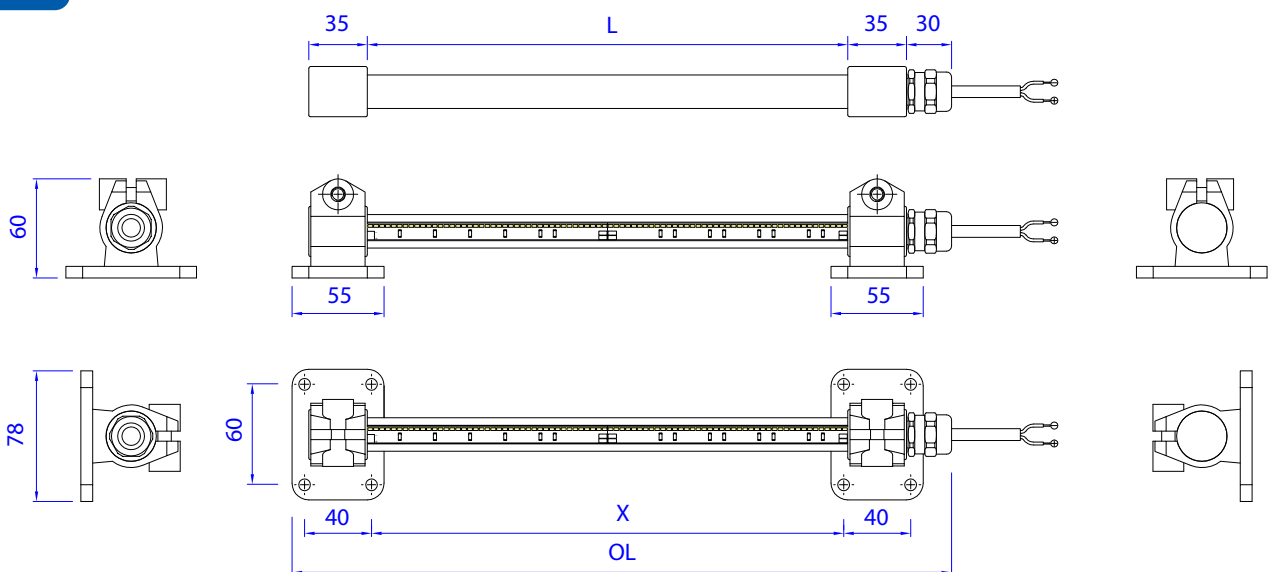

LTC-Y

Ex LED lighting fittings for zone 1, 2, 21 & 22

Explosion protection: II2G Ex e mb IIC T5÷T4 Gb
II2D Ex mb IIIC T95°C÷T130°C Db

Ingress protection: IP66

EC Type certificate: CEC 11 ATEX 120

Ambient temp.: -20°C ÷ +40°C (T5)
-20°C ÷ +60°C (T4)

End fittings: Stainless steel AISI 316

Diffuser: UV resistant polycarbonate

Light source: LED 120° 5.500K 115lm/W CRI80

Lifetime: 50.000 hours

Power supply: 24Vdc ±10%

Cable: Polyurethane 2x1.5mm² [H07BQ-F]
[PU 2x1mm² TÜ.EGG.076-03 ADR approval on request]
10m cable length as standard

SELECTION CHART & DIMENSIONS

FIG A

Article code	Power [Watt]	Quantity LED	Current [mA]	Luminous Flux [Lm]	< L > [mm]	< OL > [mm]	< X > [mm]
LTC 5 Y 24DC	5	36	175	500	144	244	139
LTC 10 Y 24DC	9	72	350	1.000	287	387	282
LTC 20 Y 24DC	17	144	700	2.000	574	674	569
LTC 30 Y 24DC	26	216	1.050	3.000	861	961	856
LTC 35 Y 24DC	35	288	1.400	4.000	1.148	1.248	1.143