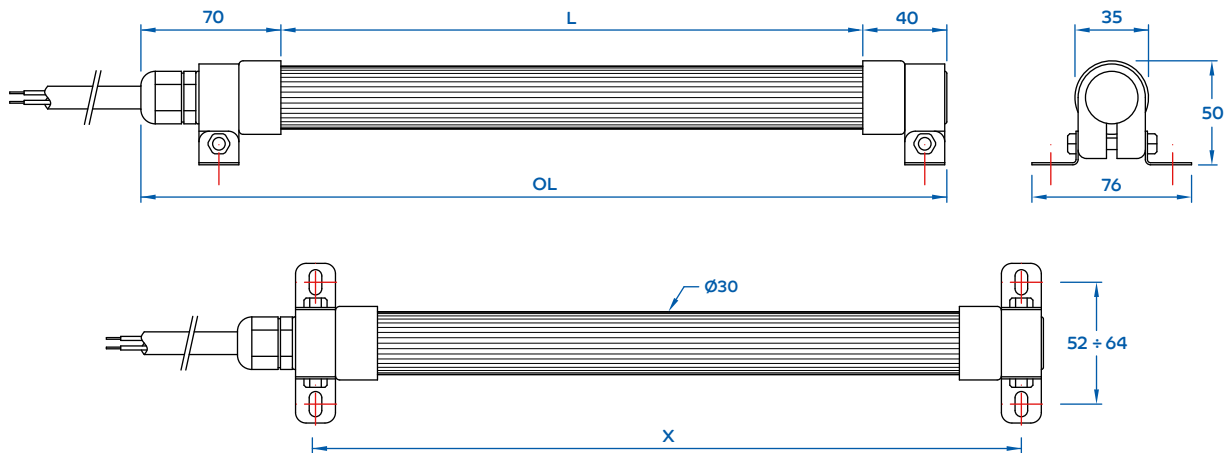

# LTC-HV

**Ex** LED lighting fittings for zone 1, 2, 21 & 22

**EX**  
INDUSTRIES

<b>Explosion protection:</b>	IIC G Ex e mb IIC T5÷T4 Gb IIC D Ex mb IIIC T95°C÷T130°C Db
<b>Ingress protection:</b>	IP66
<b>EC Type certificate:</b>	CEC 11 ATEX 120
<b>Ambient temp.:</b>	-20°C ÷ +40°C (T5) -20°C ÷ +60°C (T4)
<b>End fittings:</b>	Polyamide as standard [Stainless steel and brass on request]
<b>Diffuser:</b>	UV resistant polycarbonate
<b>Light source:</b>	LED 120° 5.500K 90lm/W CRI80
<b>Lifetime:</b>	50.000 hours
<b>Power supply:</b>	230Vac 50Hz ±10%
<b>Cable:</b>	(Q) Polyurethane 2x1.5mm <sup>2</sup> [H07BQ-F] Other cable on request [10m cable as standard]

## SELECTION CHART & DIMENSIONS

FIG A

Article code	Power [Watt]	Quantity LED	Current [mA]	Luminous Flux [Lm]	< L > [mm]	< OL > [mm]	< X > [mm]
LTC 5 230AC	5	10	23	450	159	272	219
LTC 10 230AC	9	20	46	900	317	430	377
LTC 20 230AC	17	40	92	1.800	587	700	647
LTC 30 230AC	26	60	138	2.700	896	1.010	957
LTC 35 230AC	35	80	184	3.600	1.196	1.310	1.257